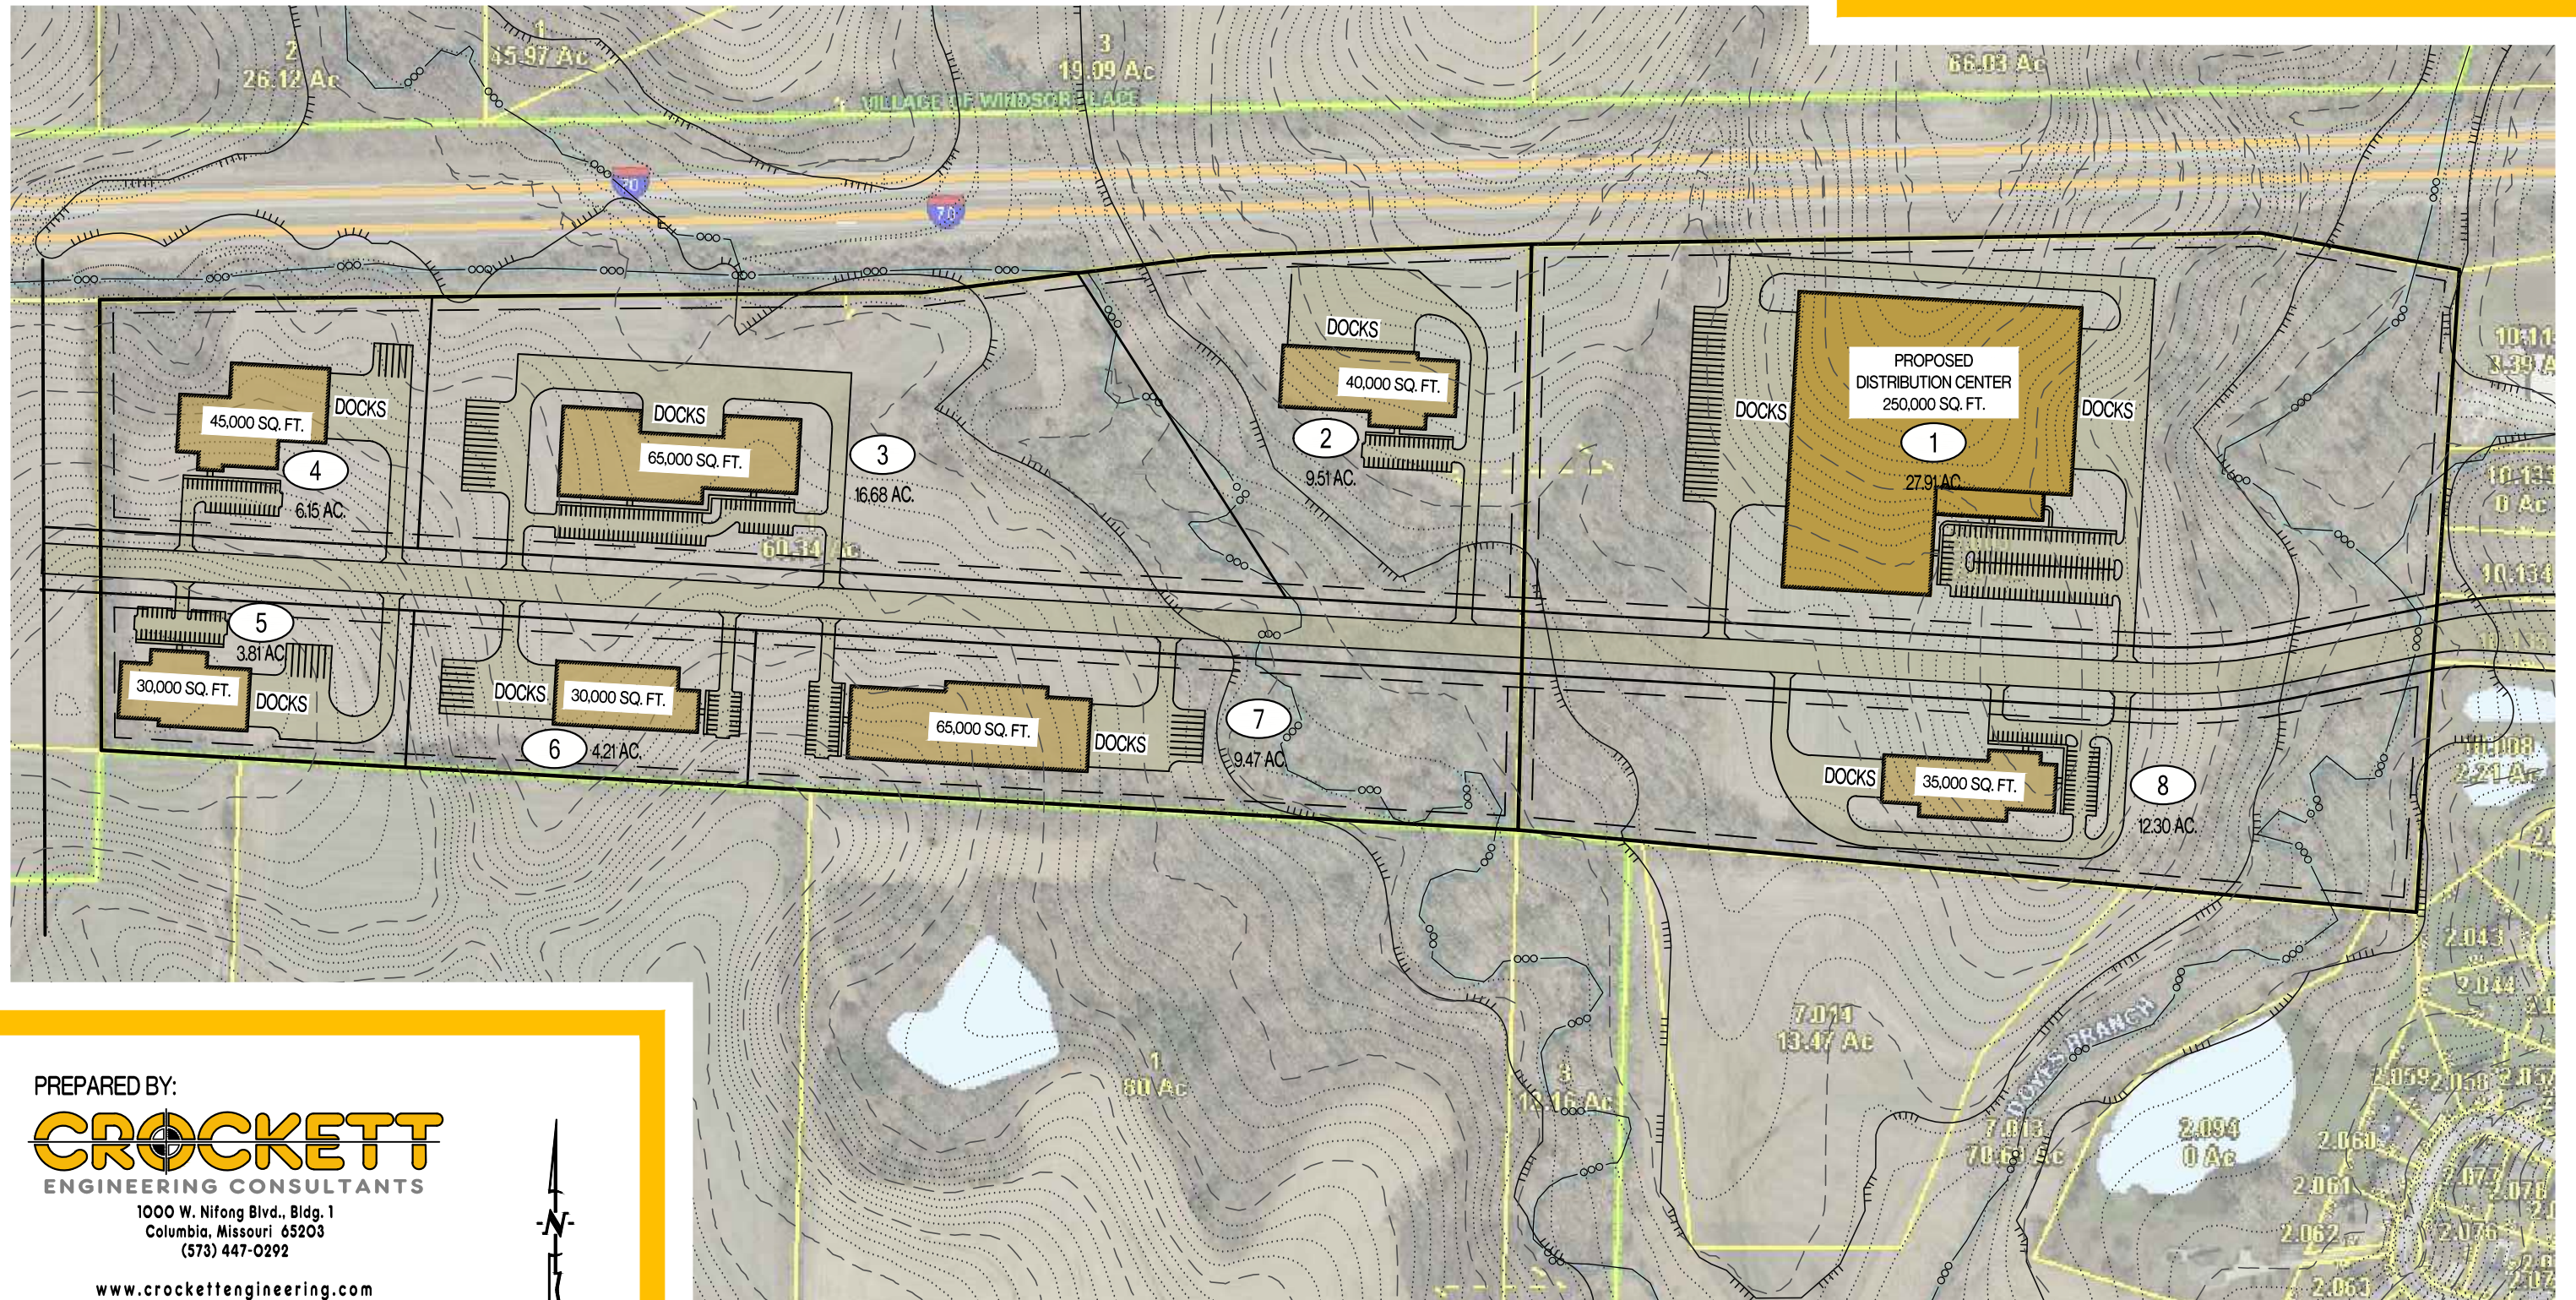

## SITE LAYOUT EXHIBIT

SCALE: 1"=300'

PREPARED BY:

**CROCKETT**  
ENGINEERING CONSULTANTS

1000 W. Nifong Blvd., Bldg. 1  
Columbia, Missouri 65203  
(573) 447-0292

[www.crockettengineering.com](http://www.crockettengineering.com)